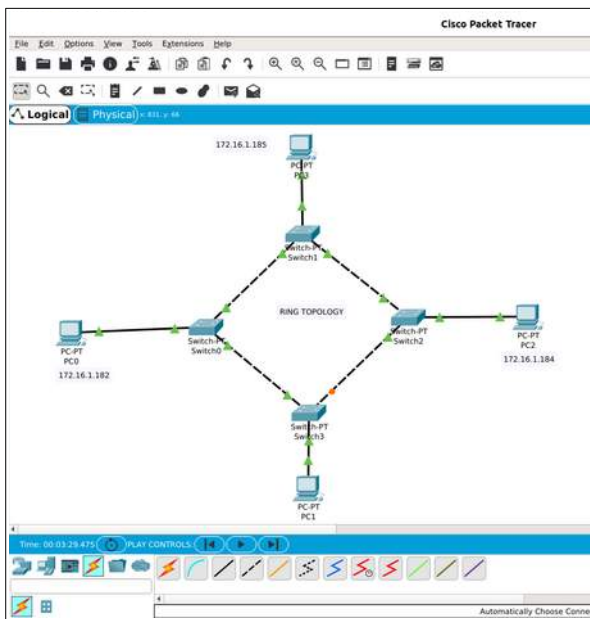

# Assignment-A2 (Cisco Packet Tracer) – Output

## Bus Topology

## Ring Topology

## Star Topology