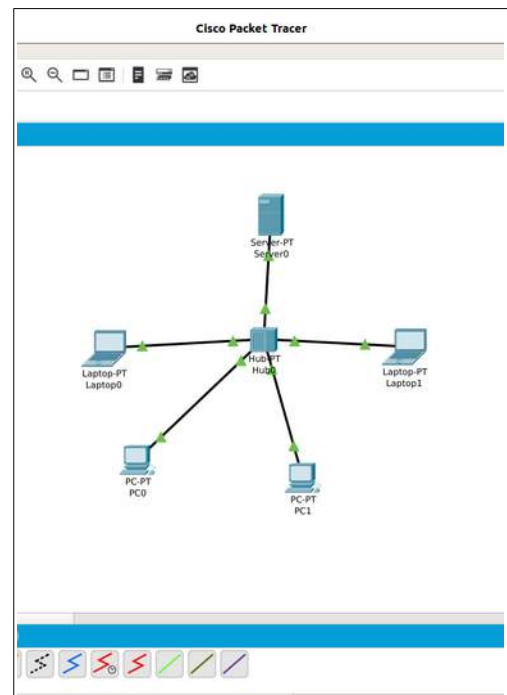

Star Topology