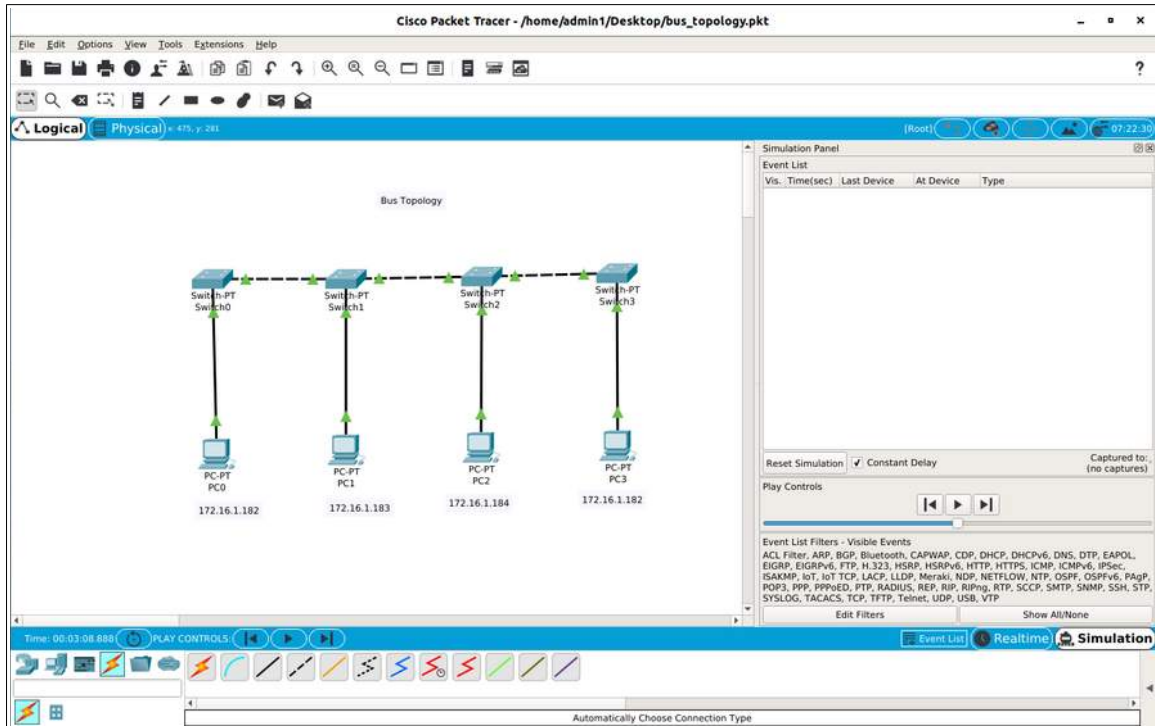

# Assignment-A2 (Cisco Packet Tracer) – Output

## Bus Topology

## Ring Topology