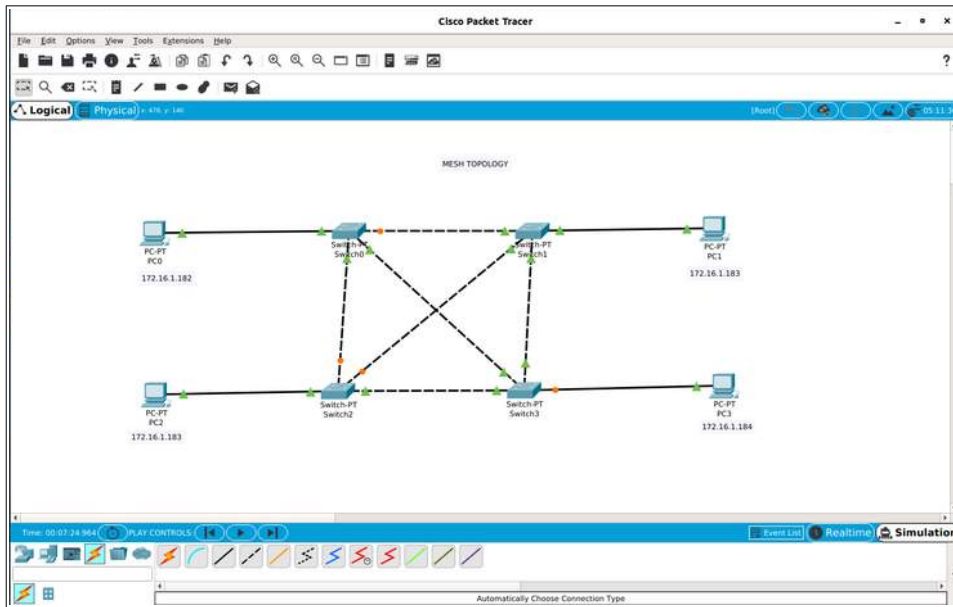

Mesh Topology